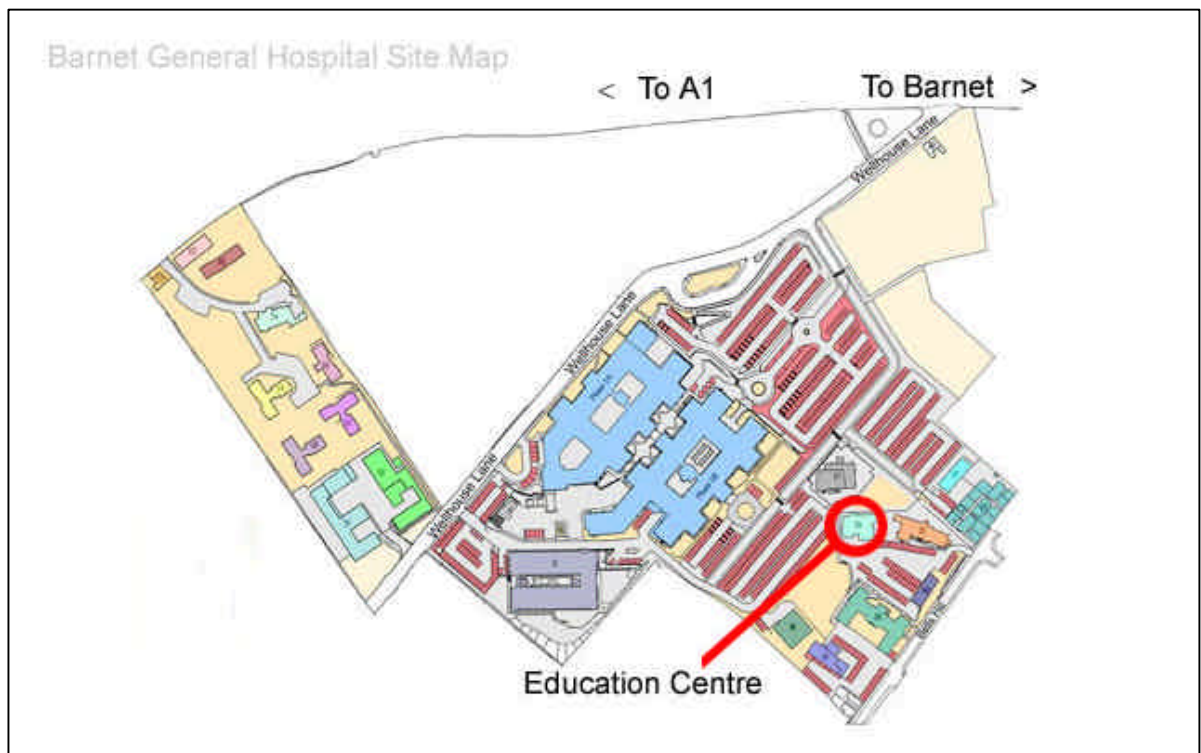

## Location of Barnet Hospital

For the location of the hospital and orientation to surrounding roads follow the link:

<http://www.streetmap.co.uk/streetmap.dll?Postcode2Map?code=EN5+3DJ>

## Location of Education Centre relative to Hospital

-Main hospital building= Blue; Carpark = Red

## **By Car**

**1) There is good access from the A1 and A41: From Stirling corner, take the A411 to Barnet (keep the Shell Garage on your left). Go straight at the lights and look out for the hospital across green space on your right. Turn right onto Wellhouse lane to access main hospital car park (or proceed to next right Bells Hill Road for alternative parking-see below)**

2) On entering the main hospital car park via Wellhouse Lane There is on-site parking available in the Pay & Display area at £4 a day.

3) There is some parking in residential roads close to the hospital. Access Bells Hill Road From Wood Street (A411). Park on Bells Hill Rd (one side only) or roads off Bells Hill near Lexington Way (avoid yellow lines) The Education Centre can be readily accessed on foot from Bells Hill Road (follow cycle/footpath from Bells Hill Road directly opposite Lexington Way).